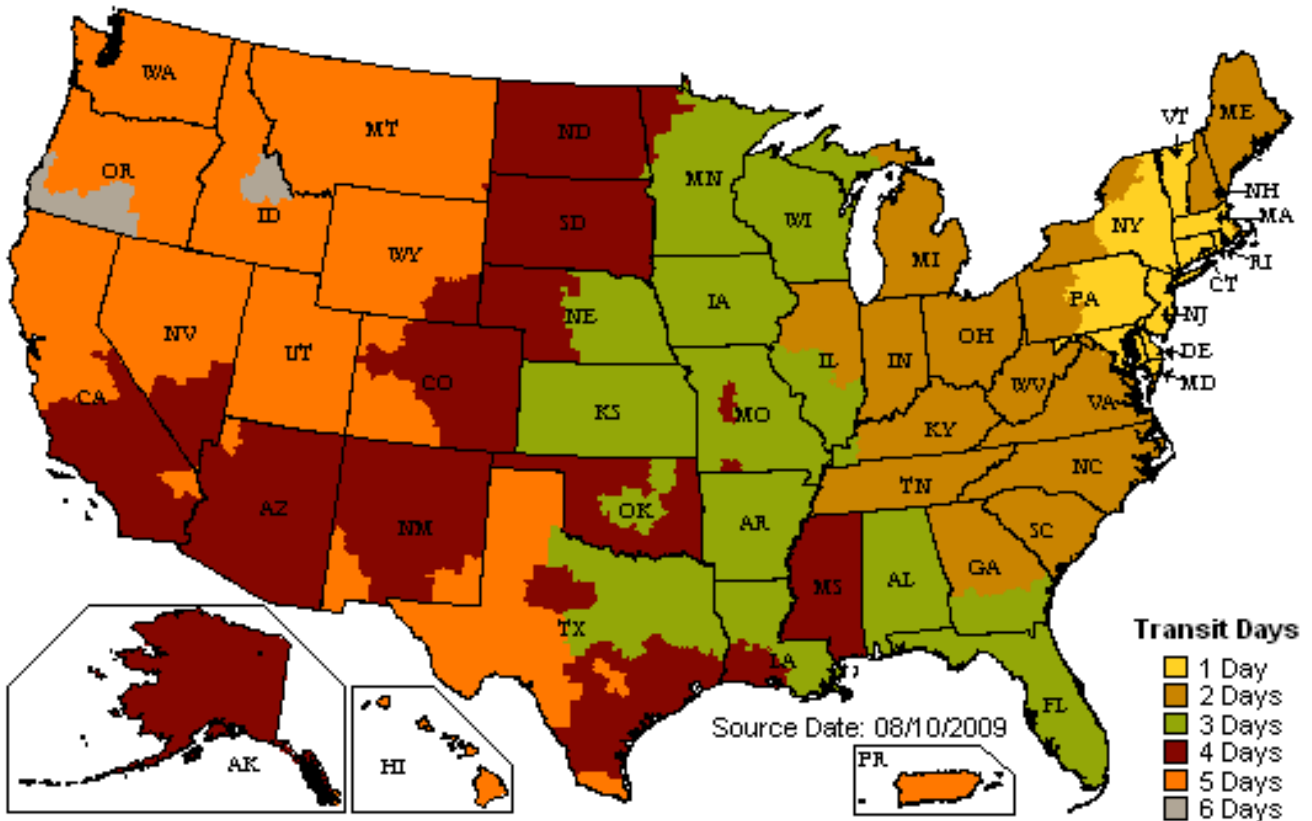

Shipping Charges

UPS DOMESTIC GROUND SHIPPING FEES:			
Zip Codes 010-299	Fee	Zip Codes 300-994	Fee
Under \$50	\$9.5	Under \$50	\$10.5
\$50.01 - \$200	\$11	\$50.01 - \$200	\$12.5
\$200.01 - \$1000	5%	\$200.01 - \$1000	5%
\$1000.01 - \$2000	4%	\$1000.01 - \$2000	4%
Over \$2000	3%	Over \$2000	3%
A Set or Single Order with including both a Mask & Blade	\$15	A Set or Single Order with including both a Mask & Blade	\$18
Orders Including a Roll Bag of any type	\$25	Orders Including a Roll Bag of any type	\$31

Absolute reserves the right to make any changes on price without notice. Misuse of fencing equipment voids any implied or stated warranties.

Time Estimates on Domestic Shipping

The above UPS map estimates the time of arrival for your package and is *very accurate*, but not guaranteed.

To calculate your order's time of arrival please add the appropriate amount of days (noted above) from, but not including, the day your package will be shipping out. *i.e. if your package ships out on Wednesday and you live in North Georgia, your order will arrive on Friday.*