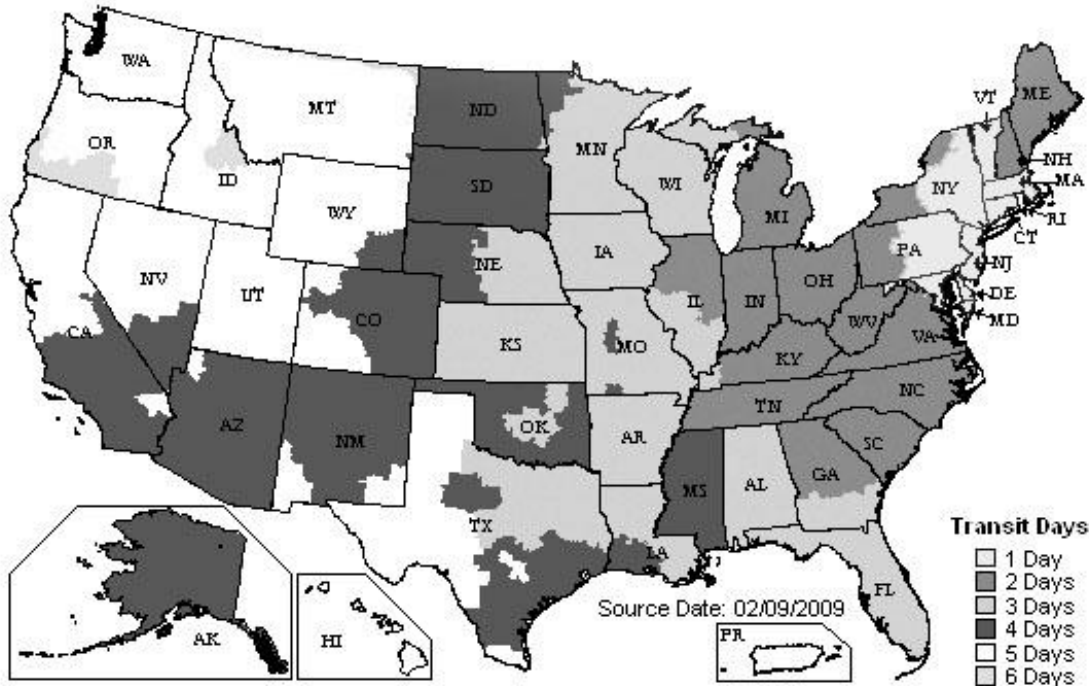

Shipping Charges

UPS DOMESTIC GROUND SHIPPING FEES:

Subtotal/Item	Fee
Under \$70	\$13.50
\$70.01 - \$300	\$15.50
\$300.01 - \$1000	5%
Over \$1000.01	4%
A Set or Single Order with including both a Mask & Blade	\$25.00
Shipping will vary depending on size of rolling bag	\$45 - \$69

Absolute reserves the right to make any changes on price without notice. Misuse of fencing equipment voids any implied or stated warranties.

Time Estimates on Domestic Shipping

The above UPS map estimates the time of arrival for your package and is *very accurate*, but not guaranteed.

To calculate your order's time of arrival please add the appropriate amount of days (noted above) from, but not including, the day your package will be shipping out. *I.e. if your package ships out on Wednesday and you live in North Georgia, your order will arrive on Friday.*